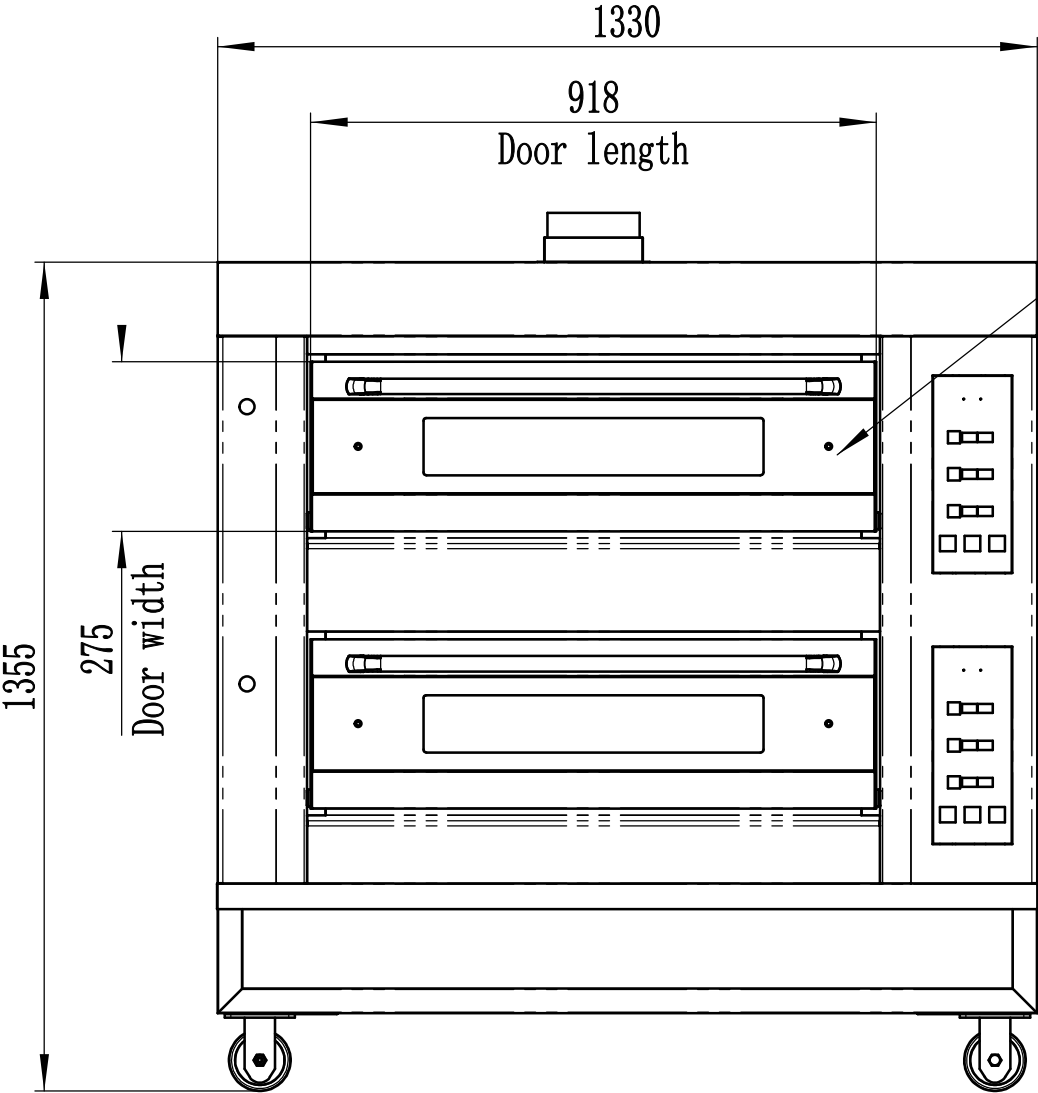

Standard Style Gas Oven 2deck 4trays (computer, with steam bag)

Door thickness 50mm